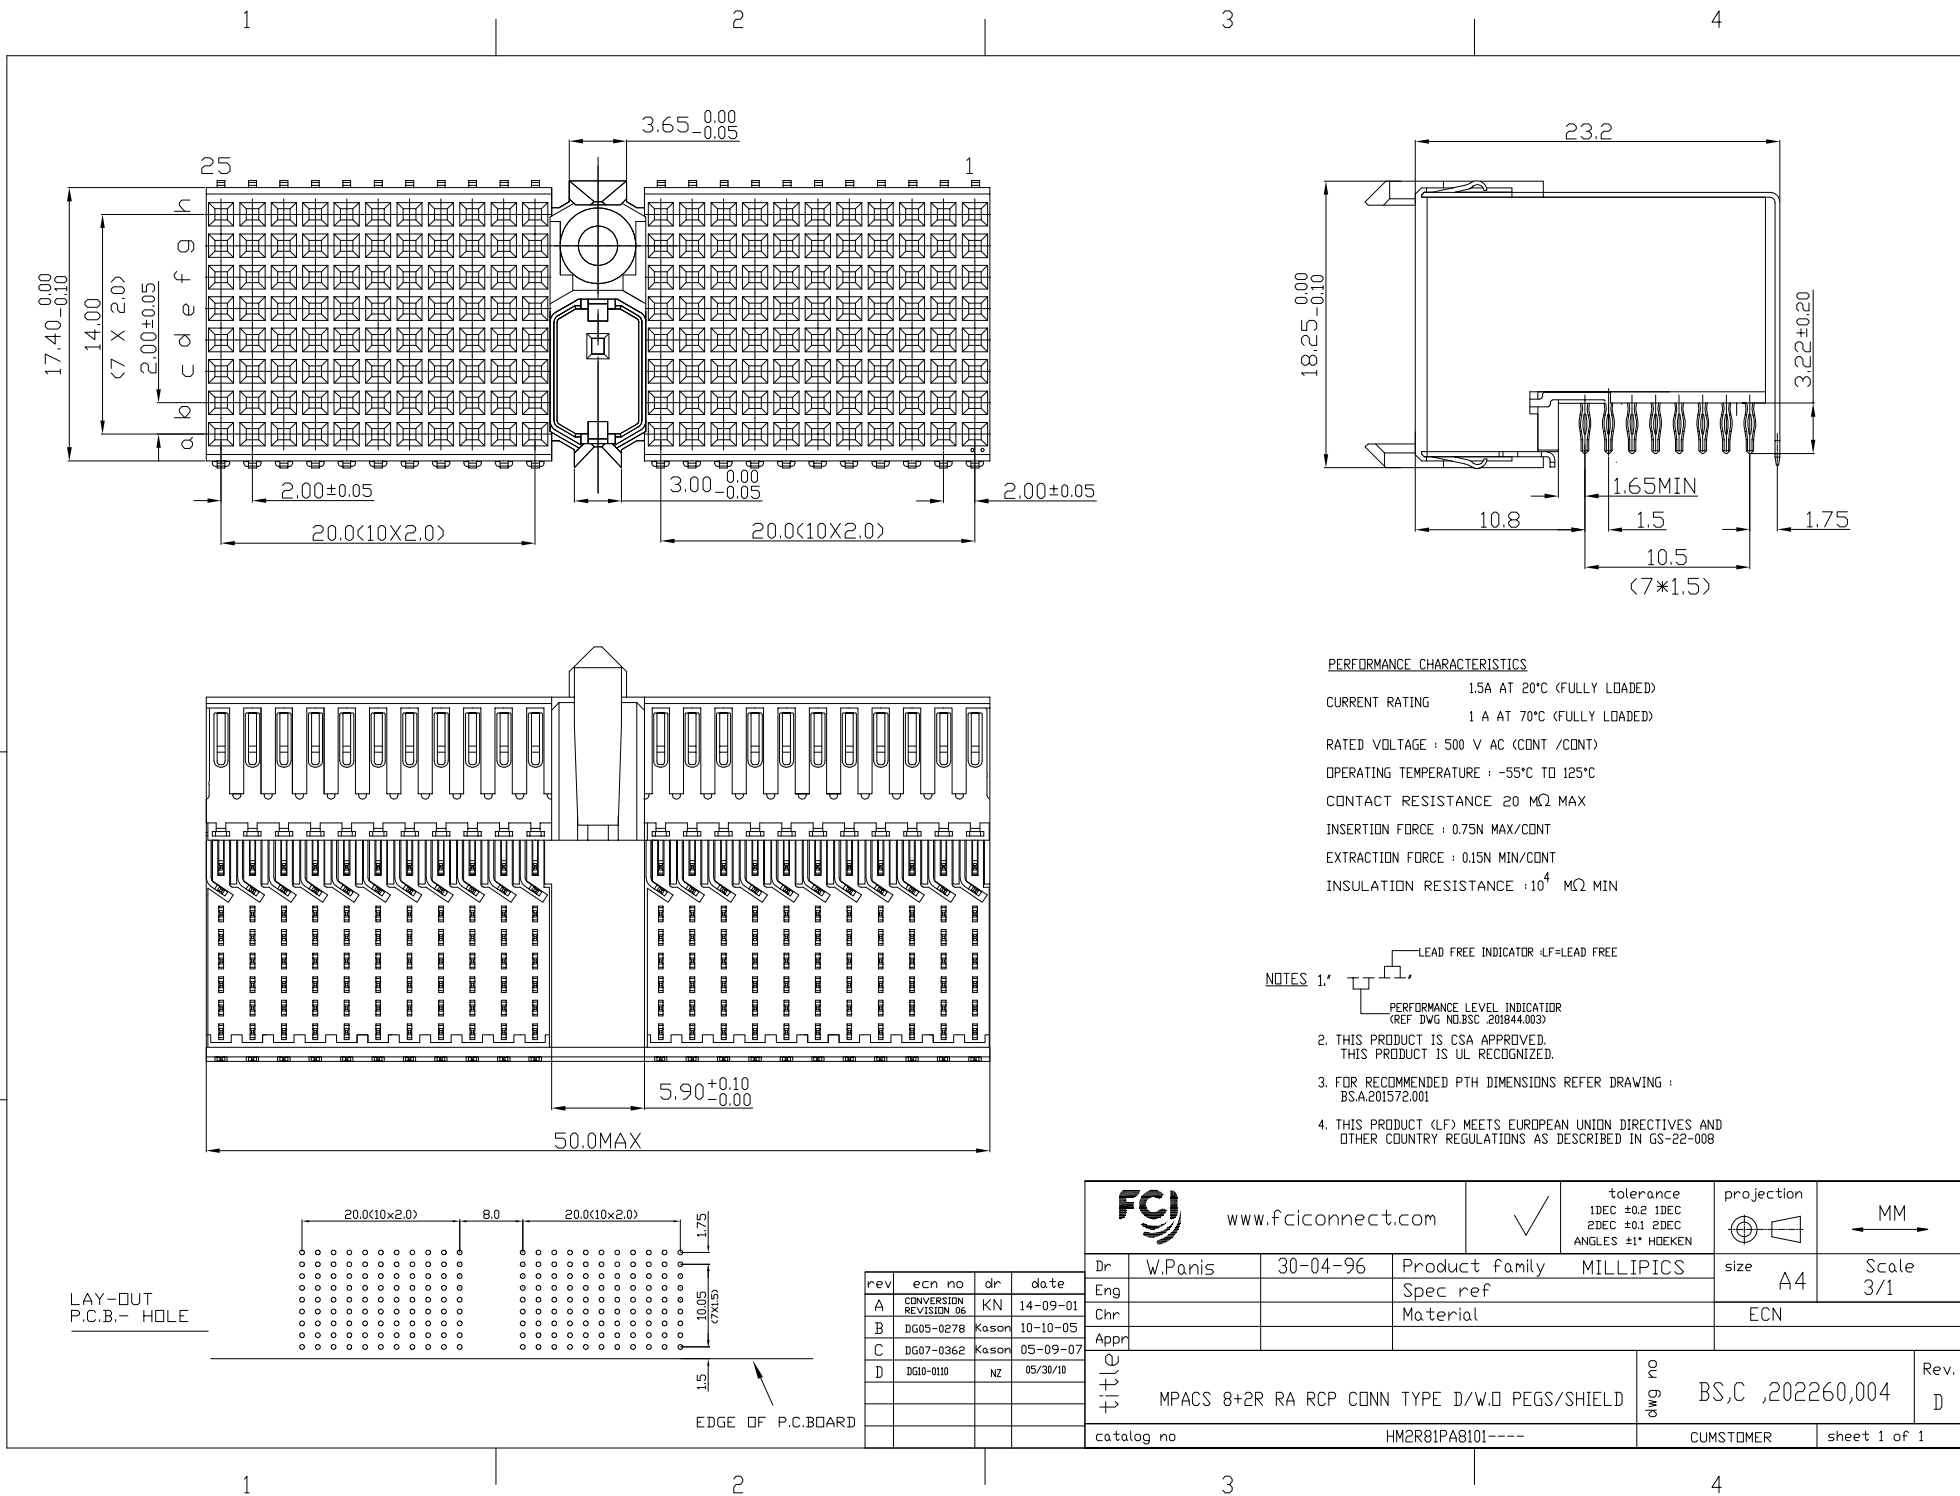

Tous droits strictement reserves. Reproduction ou communication a des tiers interdite sous quelque forme que ce soit sans autorisation ecrite du proprietaire. Propriete de c FCI. Droits de reproduction FCI.

All rights strictly reserved. Reproduction or issue to third parties in any form whatever is not permitted without written authority from the proprietor. Property of FCI. Copyright FCI.

rev	ecn no	dr	date
A	CONVERSION REVISION 06	KN	14-09-01
B	DG05-0278	Keson	10-10-05
C	DG07-0362	Keson	05-09-07
D	DG10-0110	NZ	05/30/10

www.fciconnect.com		tolerance 1DEC +0.2 1DEC 2DEC +0.1 2DEC ANGLES #1° HDEKEN	projection 	MM
Dr	W.Panis	30-04-96	Product family	MILLIPICS
Eng			Spec ref	
Chr			Material	
Appr			size	A4
			Scale	3/1
			ECN	
title MPACS 8+2R RA RCP CONN TYPE D/W.D PEGS/SHIELD			dwg no BS,C ,202260,004	Rev. D
catalog no HM2R81PA8101----		CUMSTOMER		sheet 1 of 1